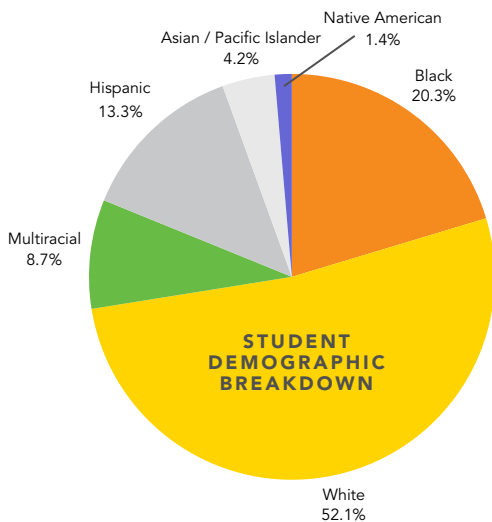

SERVING

118,200+

Youth (Prek-12)

IN 380+ Schools & Social-Service Organizations

IN 170+ Districts

IN 20 States & Territories

Students at Parker Wood Montessori in Cincinnati. Photo by Kyle Wolff

Created